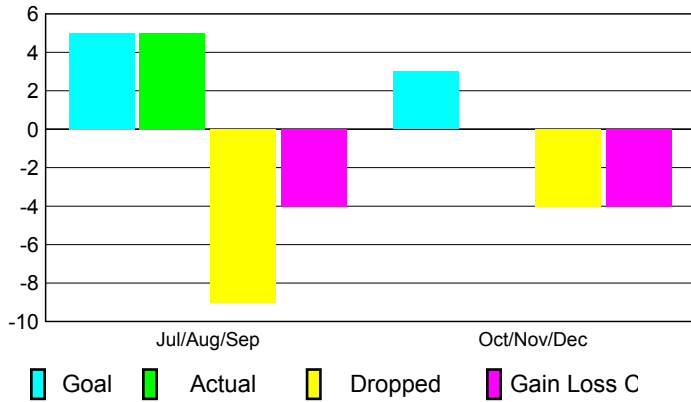

2010-2011 GMT Reports for District (or Undistricted) **District 323D2**

GMT: KAMLESH JAIN

Location: INDIA

GMT CA: 6

CLUBS

**Club Results
2010-2011**

**Clubs
2009-2010**

Month	New Club Goal	Actual New Clubs	Actual Dropped Clubs	Gain/Loss of Clubs	Gain/Loss of Clubs
Jul/Aug/Sep	5	5	-9	-4	6
Oct/Nov/Dec	3	0	-4	-4	0
Totals	8	5	-13	-8	6

Club Results 2010-2011

Goal, New, Dropped, Gain/Loss

Comparison of Club Gain/Loss

Current Year Compared to the Previous Year

YTD Status Quo Clubs 2010-2011

Status Quo Clubs Compared to Status Quo Members

MEMBERSHIP