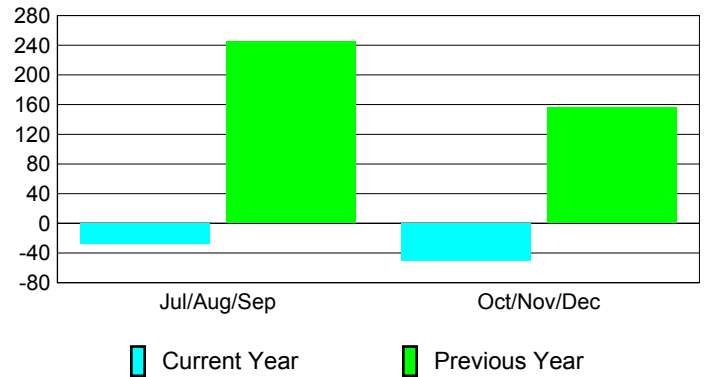

Comparison of Membership Gain/Loss

Current Year Compared to the Previous Year