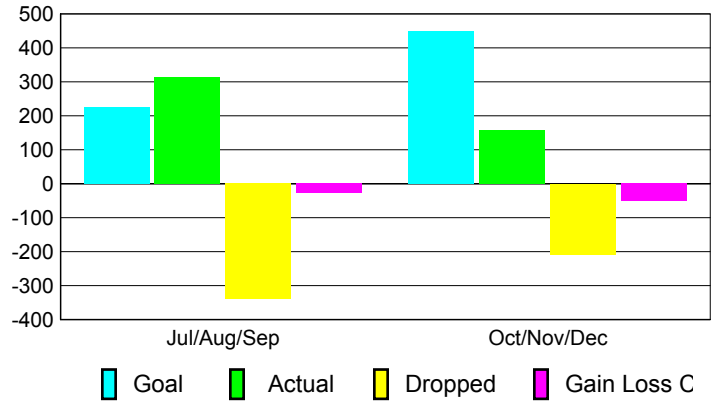

Membership Results 2010-2011

Goal, New, Dropped, Gain/Loss