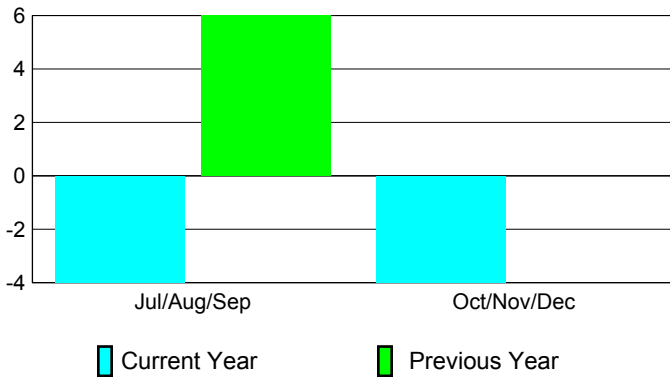

2010-2011 GMT Reports for District (or Undistricted) **District 323D2**

GMT: KAMLESH JAIN

Location: INDIA

GMT CA: 6

CLUBS

**Club Results
2010-2011**

**Clubs
2009-2010**

Month	New Club Goal	Actual New Clubs	Actual Dropped Clubs	Gain/Loss of Clubs	Gain/Loss of Clubs
Jul/Aug/Sep	5	5	-9	-4	6
Oct/Nov/Dec	3	0	-4	-4	0
Totals	8	5	-13	-8	6

Club Results 2010-2011

Goal, New, Dropped, Gain/Loss

Comparison of Club Gain/Loss

Current Year Compared to the Previous Year

YTD Status Quo Clubs 2010-2011

Status Quo Clubs Compared to Status Quo Members

MEMBERSHIP